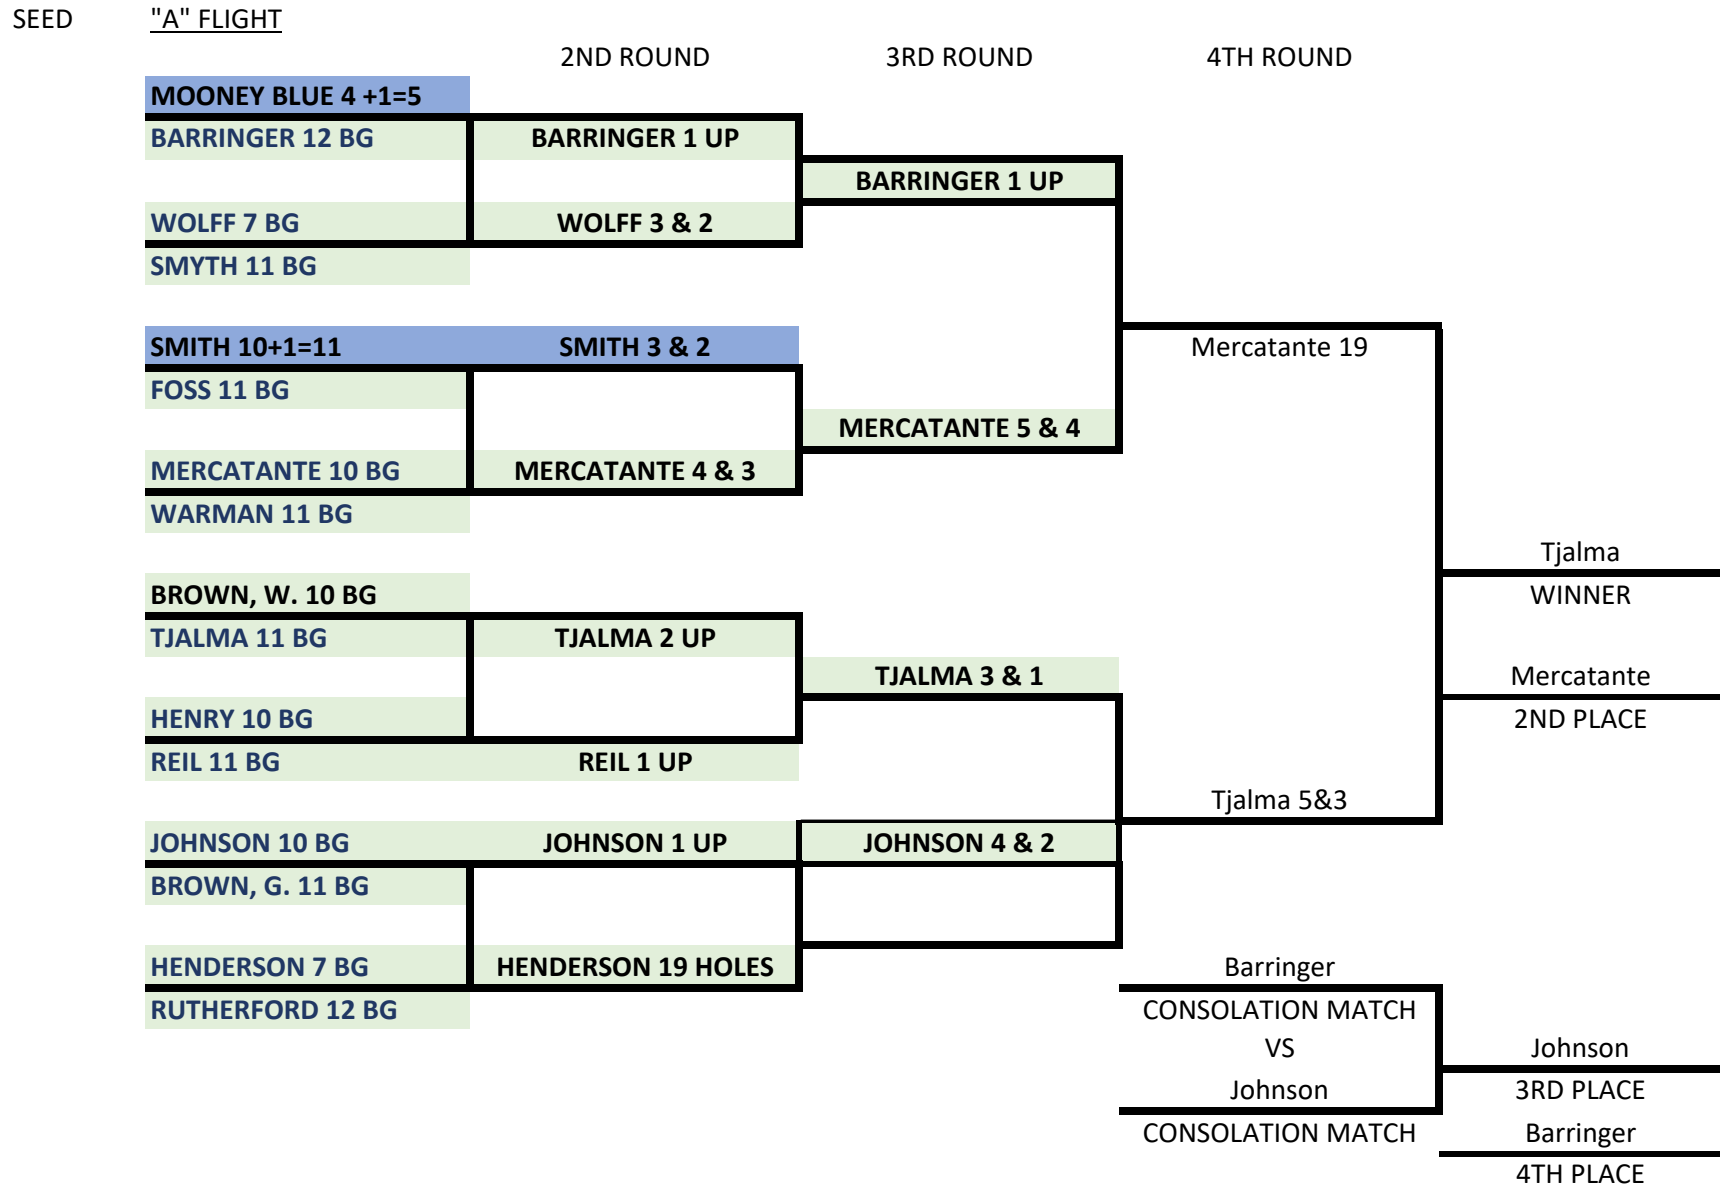

2018 President's Cup-Match Play Bracket

SEED "C" FLIGHT