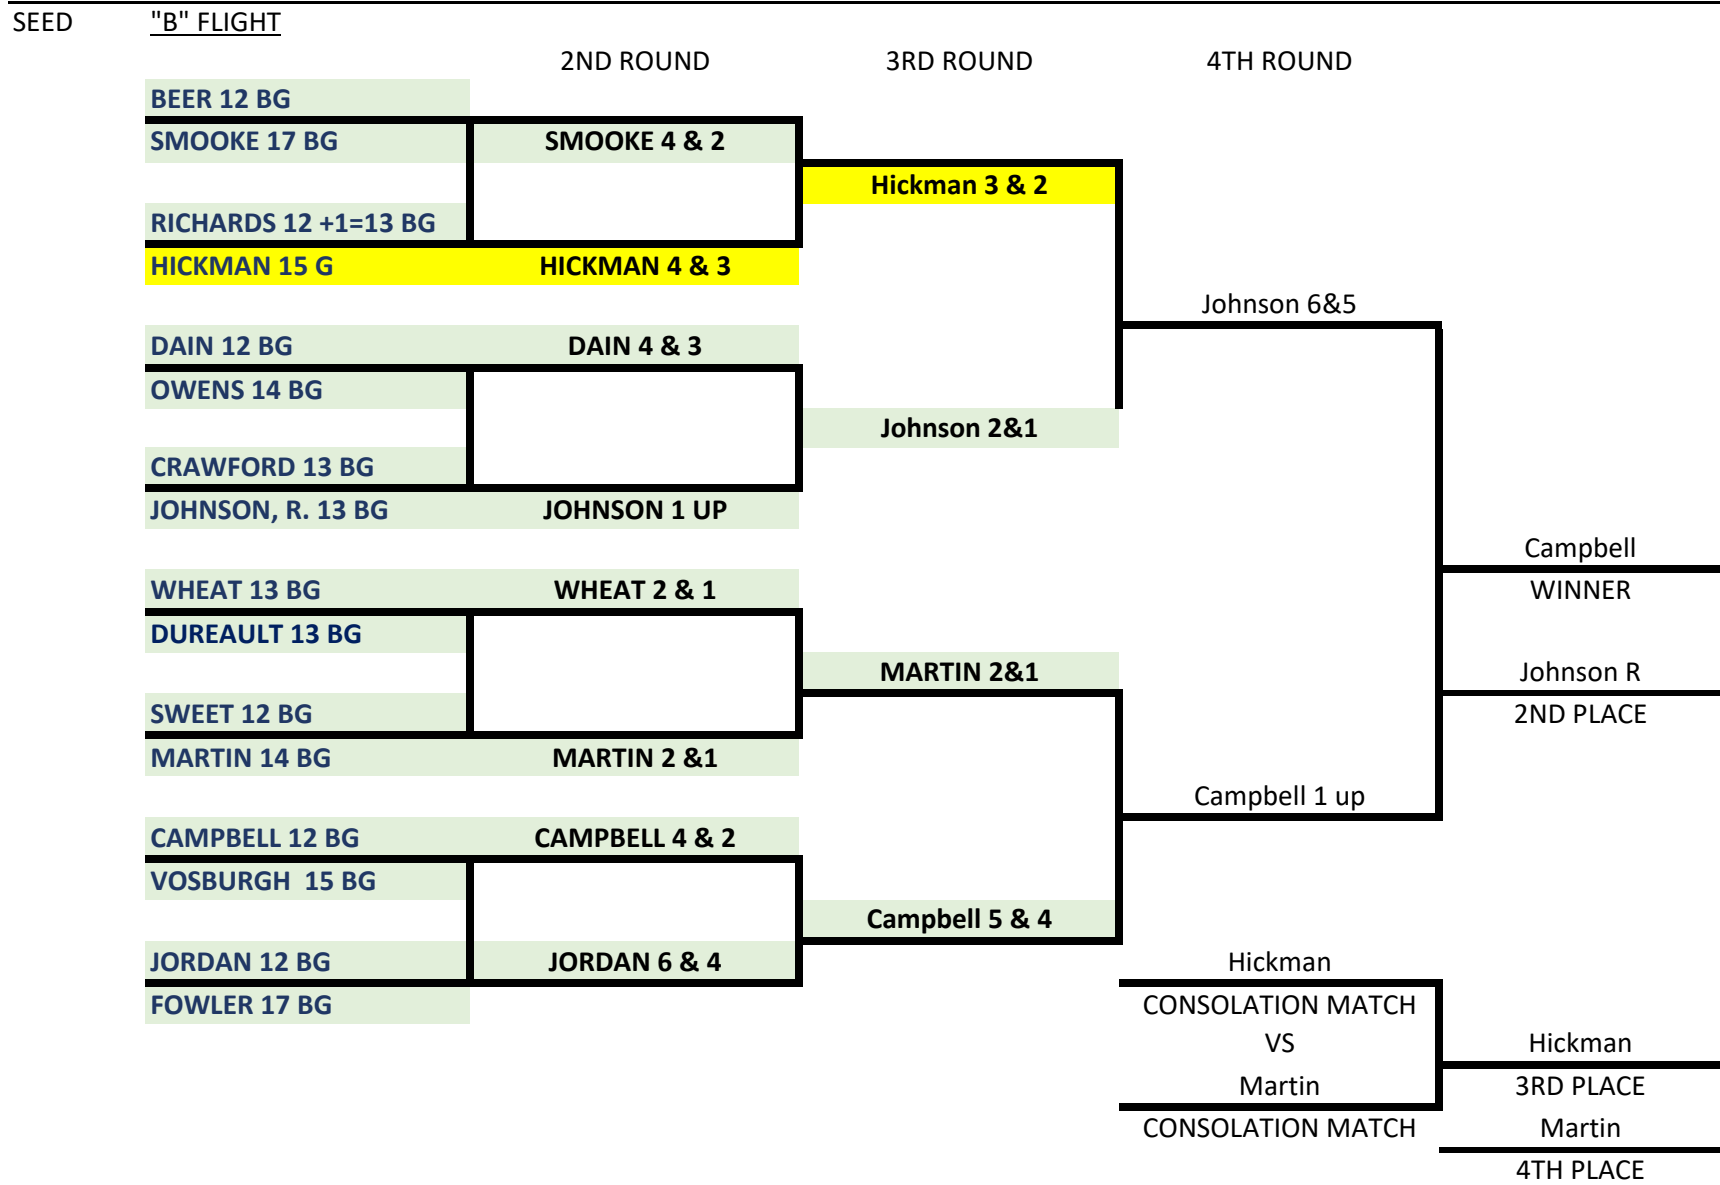

2018 President's Cup-Match Play Bracket

SEED "C" FLIGHT